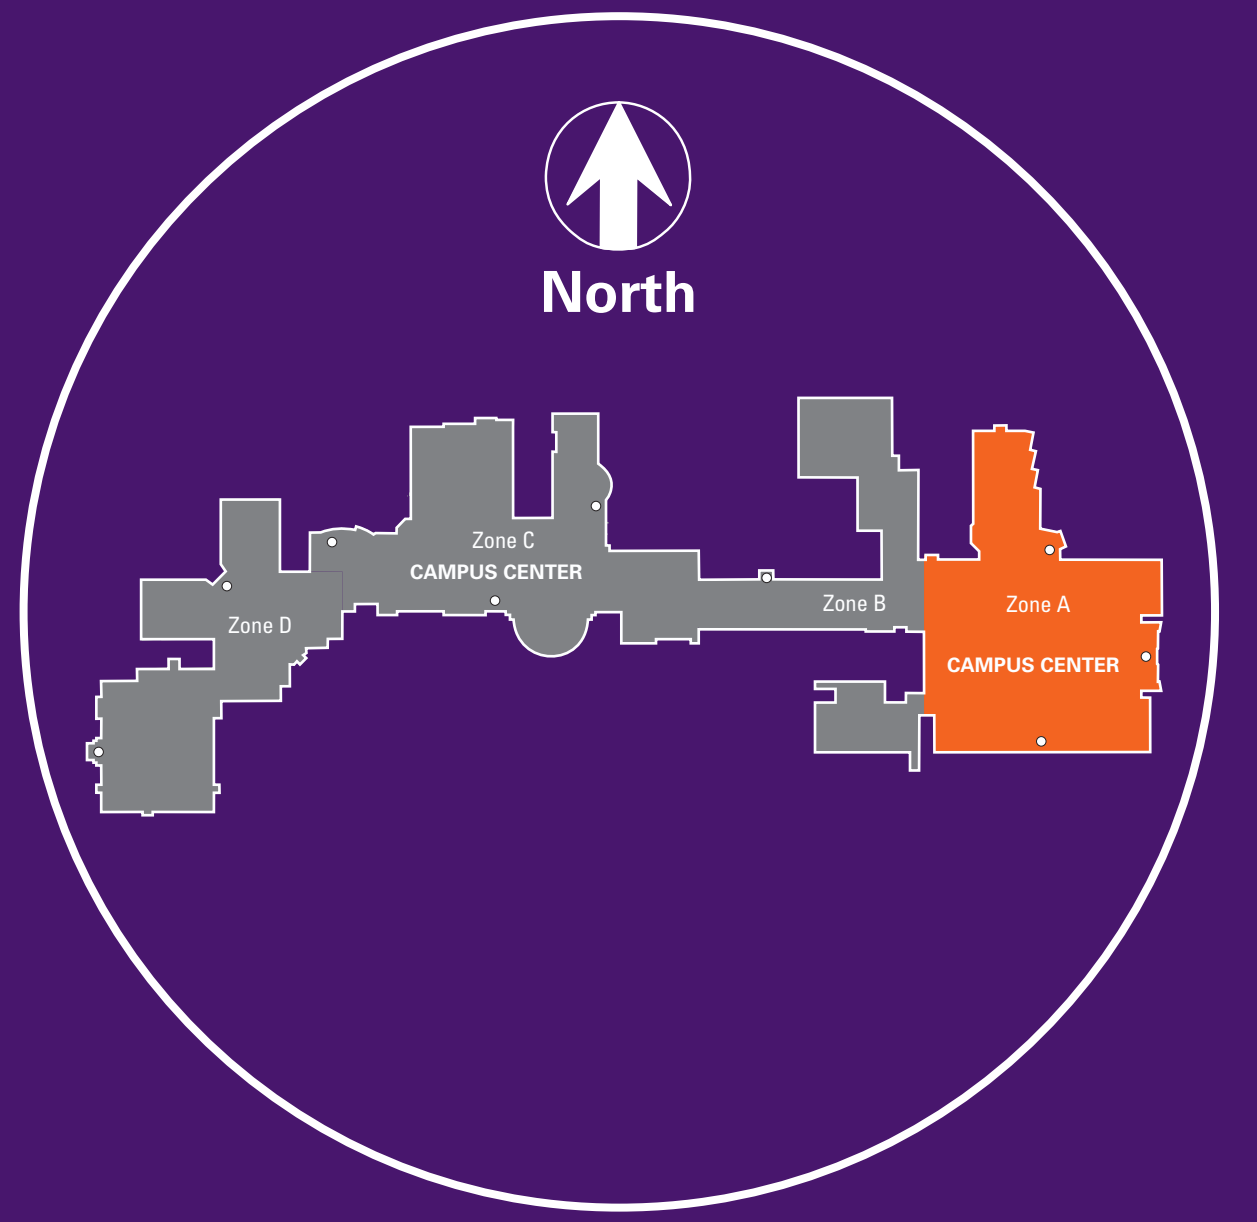

Rockwell Campus Campus Center Zone A | Floor 1

Floor 2

Key

-  Public Corridors
-  Elevator
-  Stairs
-  Information
-  Entrances
-  Vending Machine
-  Women's Restrooms
-  Men's Restrooms