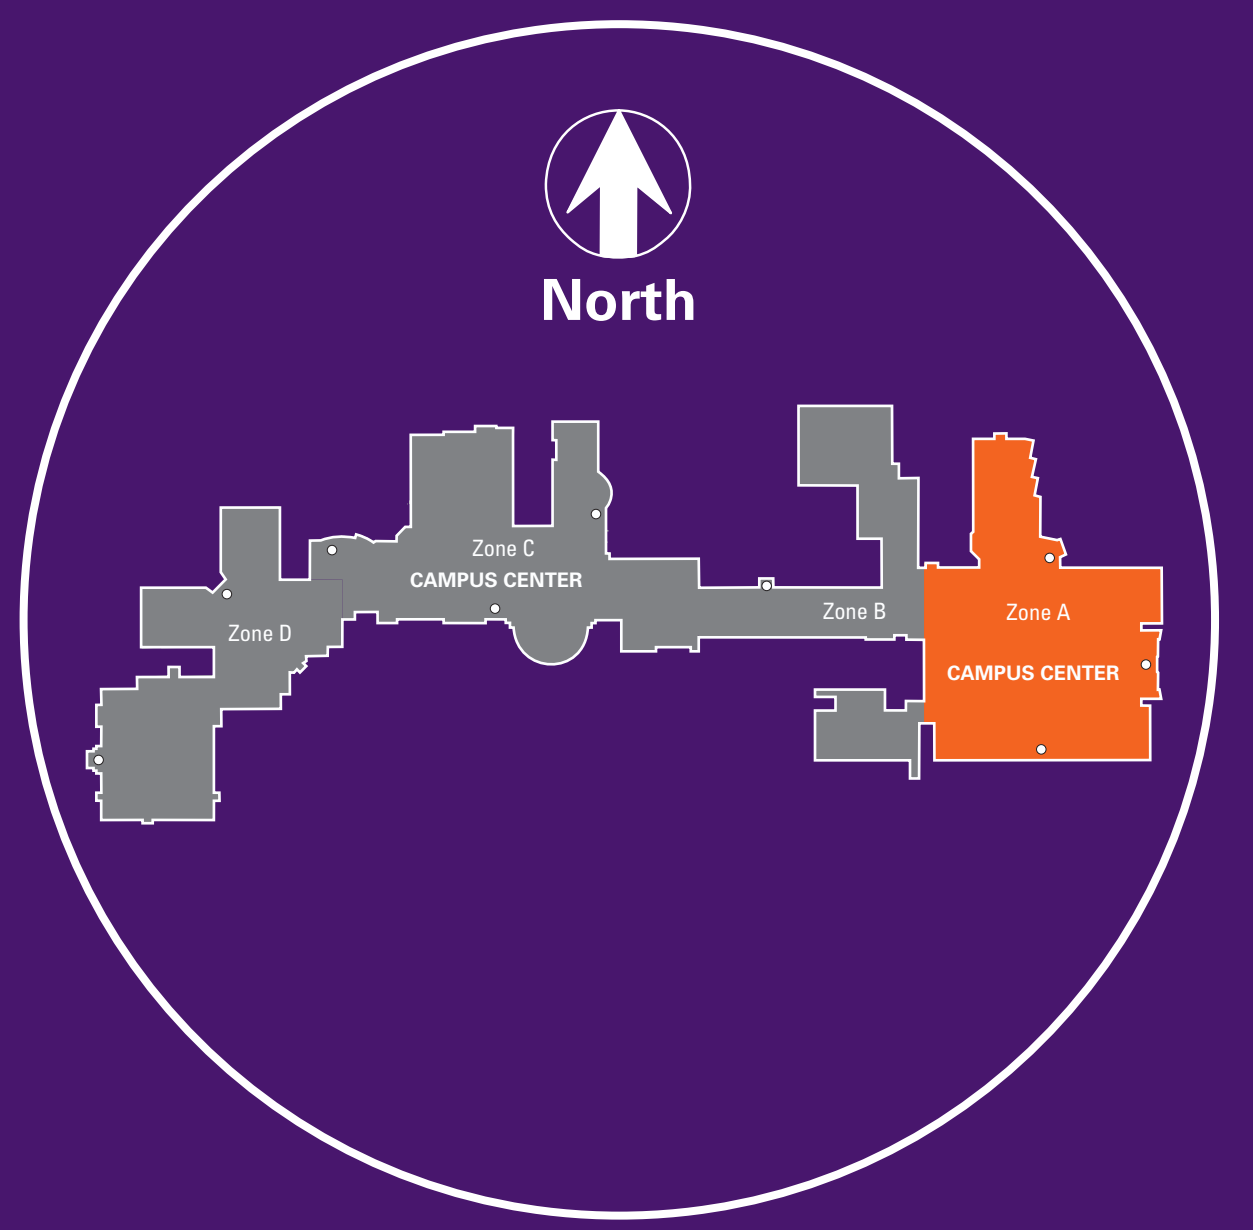

Rockwell Campus Campus Center Zone A | Floor 1

Floor 2

Key

-  Public Corridors
-  Elevator
-  Stairs
-  Information
-  Entrances
-  Vending Machine
-  Women's Restrooms
-  Men's Restrooms