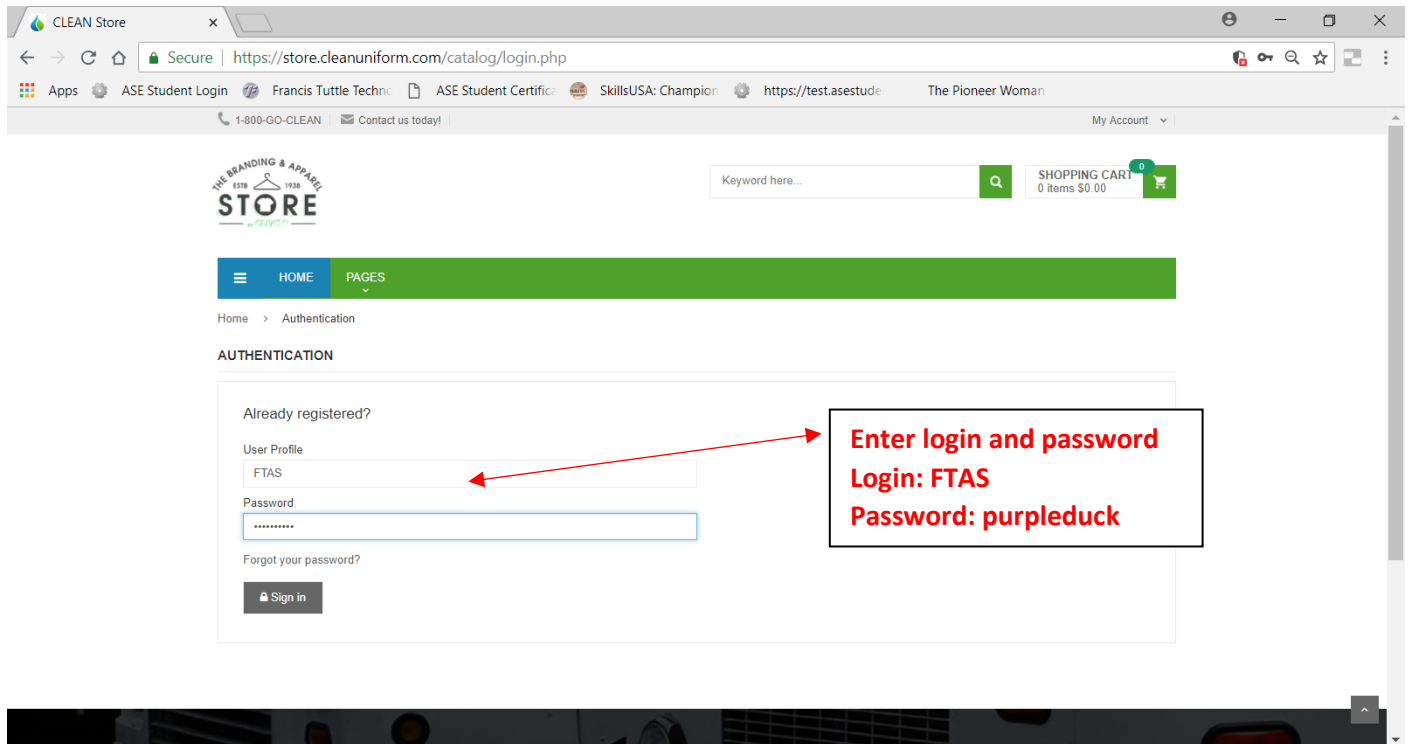

Instructions for Ordering Uniform Shirts for Francis Tuttle Auto Service and Service Careers Grounds Keeping / Auto Maintenance Programs

Website: store.cleanuniform.com

(don't enter www. or https://)

Login: FTAS (all caps)

Password: purpleduck

You may use the browser address above or scan the QR code below to get to the website.

Click on the Men's Short Sleeve Tri-Color Shop Shirt to open the ordering page

Men's Short Sleeve Tri-Color Shop Shirt From \$25.79 to \$51.57